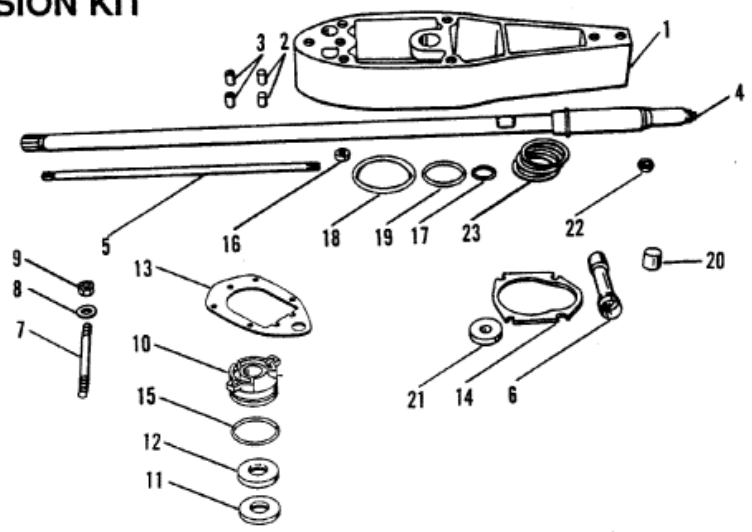

# EXTENSION KIT

Parts List						
Ref	Class	Part	Description	Qty	Comment	Footnote
-		816696A 1	EXTENSION KIT (BLACK)	1		
-		816696A 2	EXTENSION KIT (GRAY)	1		
1		816696A 3	SPACER (BLACK)	1		
1		816696A 4	SPACER (GRAY)	1		
2	17	43044	DOWEL PIN	2		
3	17	43043	DOWEL PIN	2		
4	45	815421	DRIVESHAFT	1		
5		815420	SHIFT SHAFT	1		
6		817401A 1	WATER TUBE	1		
7	16	816866 1	STUD	5		
8	12	43042	WASHER (SPECIAL)	4		
8	12	45175	WASHER (3/4")	1		
9	11	13914	NUT	5		
10	46	812966A 3	WATER PUMP BASE	1		
11	26	814669	OIL SEAL	1		
12	26	814670	OIL SEAL	1		
13	27	19701	GASKET	1		
14	27	19454 1	GASKET	1		
15	25	<a href="#">30224</a>	O-RING	1		
16	26	816464 1	OIL SEAL	1		
17	25	45258	O-RING	1		
18	25	815460	O-RING	1		
19	25	21836	O-RING	1		
20	26	38970	SEAL	1		
21	23	43041	SPACER	1		
22	11	55910	NUT	1		
23	15	812770A 1	SHIM SET	1		
-	26	821093	SEAL, WATER TUBE	1		